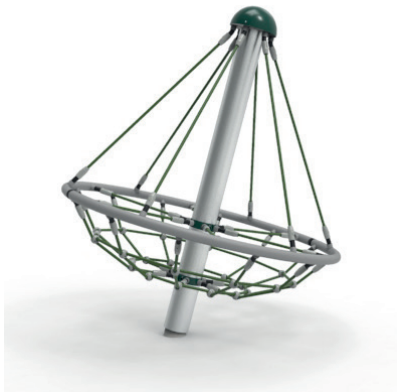

Rotating Dish

EP-SS-ERD820S (ASTM)

IPEMA
ASSOCIATE MEMBER

CHARACTERISTICS

Age Group : 5-12 years old
Fall Height : 3'-3" (1,00m)
Capacity : 8
Safety zone : Ø18' (Ø5.49m)

MATERIALS

Inner Post : heavy-duty galvanized steel;
Outer Post, Hardware and Fasteners : powder coated steel;
Rings : rolled aluminum tubing;
Cap : half-sphere aluminum;
Cables : braided UV-resistant nylon over seven (7) galvanized steel cables; 0,8" (20mm) diameter;
Cable Hardware : cast aluminum;
Rotational Device : maintenance-free, self-lubricated nylon.
*All painted parts are powder coated with UV-resistant polyester.

ANCHORS TYPE

In-ground galvanized steel freestanding footing.

PLAY VALUE

The Spinneround Serie enhance general playful freedom of movement, stability, hanging and running. This equipment favorize group interaction and create high sensory stimulation. Moreover, the moving of the center of mass constitute a highly amusing physical training for

AVAILABLE COLORS - STRUCTURE

AVAILABLE COLORS - CABLES

Rotating Dish

EP-SS-ERD820S (CSA)

CHARACTERISTICS

Age Group : 5-12 years old
 Fall Height : 3'-3" (1,00m)
 Capacity : 8
 Zone : Ø23'-8" (Ø7.21m)

MATERIALS

Inner Post : heavy-duty galvanized steel;
 Outer Post, Hardware and Fasteners : powder coated steel;
 Rings : rolled aluminum tubing;
 Cap : half-sphere aluminum;
 Cables : braided UV-resistant nylon over seven (7) galvanized steel cables; 0,8" (20mm) diameter;
 Cable Hardware : cast aluminum;
 Rotational Device : maintenance-free, self-lubricated nylon.
 *All painted parts are powder coated with UV-resistant polyester.