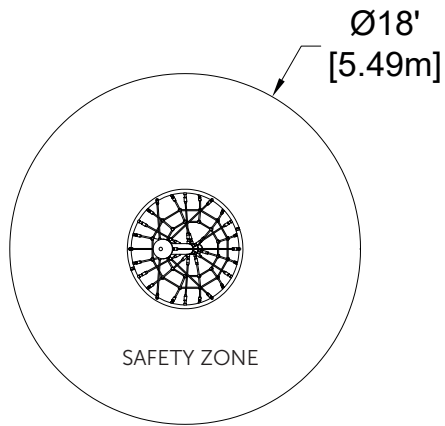

Rotating Dish

EP-SS-ERD820S (ASTM)

IPEMA
ASSOCIATE MEMBER

CHARACTERISTICS

Age Group : 5-12 years old
Fall Height : 3'-3" (1,00m)
Capacity : 8
Safety zone : Ø18' (Ø5.49m)

MATERIALS

Inner Post : heavy-duty galvanized steel;
Outer Post, Hardware and Fasteners : powder coated steel;
Rings : rolled aluminum tubing;
Cap : half-sphere aluminum;
Cables : braided UV-resistant nylon over seven (7) galvanized steel cables; 0,8" (20mm) diameter;
Cable Hardware : cast aluminum;
Rotational Device : maintenance-free, self-lubricated nylon.
*All painted parts are powder coated with UV-resistant polyester.

AVAILABLE COLORS - STRUCTURE

AVAILABLE COLORS - CABLES

Rotating Dish

EP-SS-ERD820S (CSA)

CHARACTERISTICS

Age Group : 5-12 years old
 Fall Height : 3'-3" (1,00m)
 Capacity : 8
 Zone : Ø23'-8" (Ø7.21m)

MATERIALS

Inner Post : heavy-duty galvanized steel;
 Outer Post, Hardware and Fasteners : powder coated steel;
 Rings : rolled aluminum tubing;
 Cap : half-sphere aluminum;
 Cables : braided UV-resistant nylon over seven (7) galvanized steel cables; 0,8" (20mm) diameter;
 Cable Hardware : cast aluminum;
 Rotational Device : maintenance-free, self-lubricated nylon.
 *All painted parts are powder coated with UV-resistant polyester.