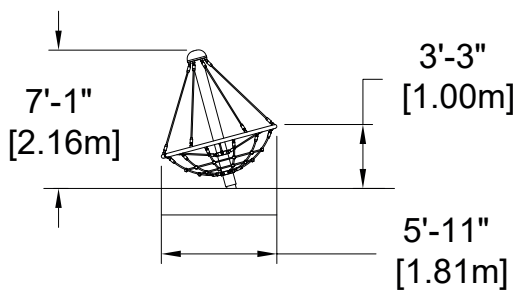

Rotating Dish

EP-SS-ERD820S (ASTM)

IPEMA
ASSOCIATE MEMBER

CHARACTERISTICS

Age Group : 5-12 years old
Fall Height : 3'-3" (1,00m)
Capacity : 8
Safety zone : Ø18' (Ø5.49m)

MATERIALS

Inner Post : heavy-duty galvanized steel;
Outer Post, Hardware and Fasteners : powder coated steel;
Rings : rolled aluminum tubing;
Cap : half-sphere aluminum;
Cables : braided UV-resistant nylon over seven (7) galvanized steel cables; 0,8" (20mm) diameter;
Cable Hardware : cast aluminum;
Rotational Device : maintenance-free, self-lubricated nylon.
*All painted parts are powder coated with UV-resistant polyester.

AVAILABLE COLORS - STRUCTURE

AVAILABLE COLORS - CABLES

Rotating Dish

EP-SS-ERD820S (CSA)

CHARACTERISTICS

Age Group : 5-12 years old
 Fall Height : 3'-3" (1,00m)
 Capacity : 8
 Zone : Ø23'-8" (Ø7.21m)

MATERIALS