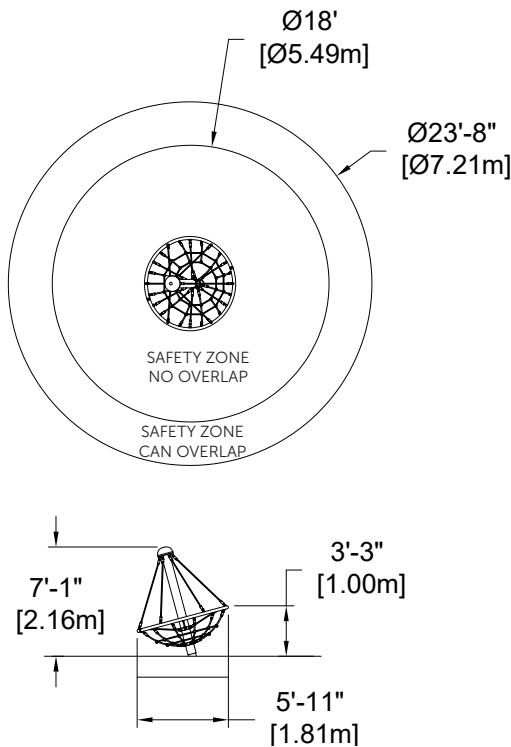

Rotating Dish

EP-SS-ERD820S (CSA)

CHARACTERISTICS

Age Group : 5-12 years old
Fall Height : 3'-3" (1,00m)
Capacity : 8
Zone : Ø23'-8" (Ø7.21m)

MATERIALS

Inner Post : heavy-duty galvanized steel;
Outer Post, Hardware and Fasteners : powder coated steel;
Rings : rolled aluminum tubing;
Cap : half-sphere aluminum;
Cables : braided UV-resistant nylon over seven (7) galvanized steel cables; 0,8" (20mm) diameter;
Cable Hardware : cast aluminum;
Rotational Device : maintenance-free, self-lubricated nylon.
*All painted parts are powder coated with UV-resistant polyester.

ANCHORS TYPE

In-ground galvanized steel freestanding footing.

PLAY VALUE

The Spinneround Serie enhance general playful freedom of movement, stability, hanging and running. This equipment favorize group interaction and create high sensory stimulation. Moreover, the moving of the center of mass constitute a highly amusing physical training for

AVAILABLE COLORS - STRUCTURE

AVAILABLE COLORS - CABLES