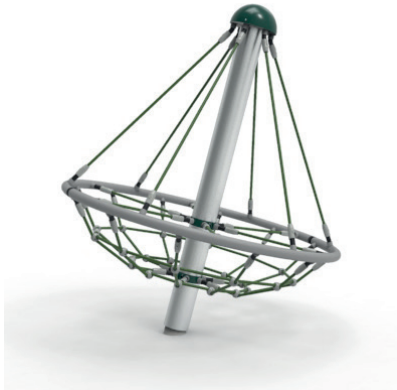

Rotating Dish

EP-SS-ERD820S (ASTM)

IPEMA
ASSOCIATE MEMBER

CHARACTERISTICS

Age Group : 5-12 years old
Fall Height : 3'-3" (1,00m)
Capacity : 8
Safety zone : Ø18' (Ø5.49m)

MATERIALS

Inner Post : heavy-duty galvanized steel;
Outer Post, Hardware and Fasteners : powder coated steel;
Rings : rolled aluminum tubing;
Cap : half-sphere aluminum;
Cables : braided UV-resistant nylon over seven (7) galvanized steel cables; 0,8" (20mm) diameter;
Cable Hardware : cast aluminum;
Rotational Device : maintenance-free, self-lubricated nylon.
*All painted parts are powder coated with UV-resistant polyester.

ANCHORS TYPE

In-ground galvanized steel freestanding footing.

PLAY VALUE

The Spinneround Serie enhance general playful freedom of movement, stability, hanging and running. This equipment favorize group interaction and create high sensory stimulation. Moreover, the moving of the center of mass constitute a highly amusing physical training for

AVAILABLE COLORS - STRUCTURE

AVAILABLE COLORS - CABLES

Rotating Dish

EP-SS-ERD820S (CSA)

CHARACTERISTICS

Age Group : 5-12 years old
 Fall Height : 3'-3" (1,00m)
 Capacity : 8
 Zone : Ø23'-8" (Ø7.21m)

MATERIALS

Inner Post : heavy-duty galvanized steel;
 Outer Post, Hardware and Fasteners : powder coated steel;
 Rings : rolled aluminum tubing;
 Cap : half-sphere aluminum;
 Cables : braided UV-resistant nylon over seven (7) galvanized steel cables; 0,8" (20mm) diameter;
 Cable Hardware : cast aluminum;
 Rotational Device : maintenance-free, self-lubricated nylon.
 *All painted parts are powder coated with UV-resistant polyester.