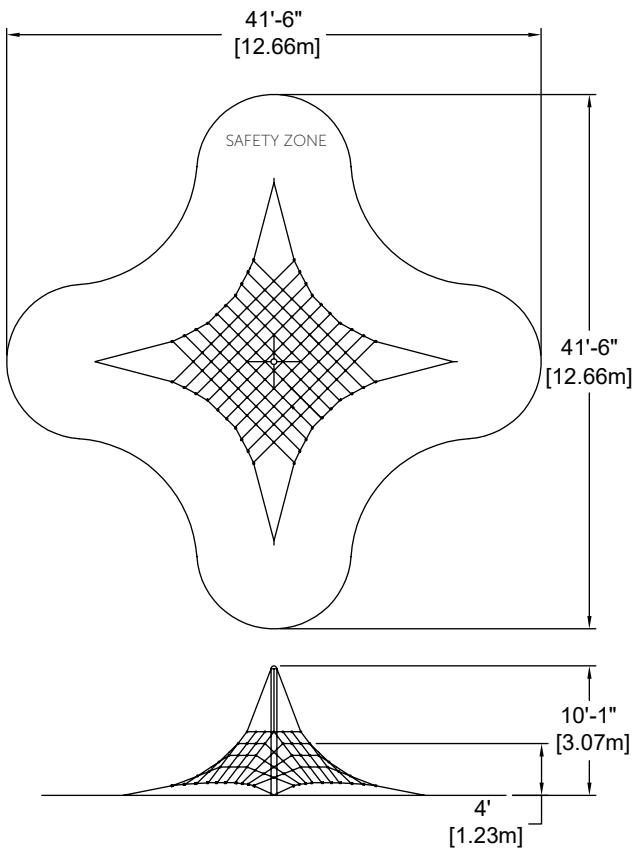

Cargo Mid Net

EP-CN-CN1000 (ASTM & CSA)

CHARACTERISTICS

Age Group : 18 months-5 years old
 Height (structure) : 10'-1" (3,07m)
 Fall Height : 4'-0" (1,23m)
 Fall Height : 6'-0" (1,83m)
 Capacity : 18
 Safety Zone : 41'-6" x 41'-6" (12, 66m x 12,66m)

MATERIALS

Structure : galvanized and powder coated steel;
 Cables : braided UV-resistant nylon over seven (7) galvanized steel cables; 0,8" (20mm) diameter;
 Mechanical Assembly : seamless 2" (51mm) diameter aluminum crimped cross joint castings.