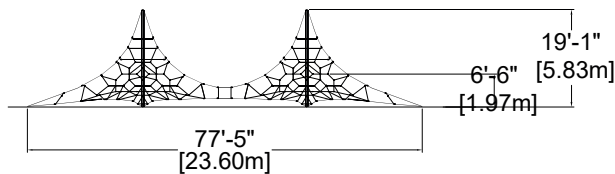

Quadruple Mast Mid Net

EP-CN-QN2000 (ASTM & CSA)

CHARACTERISTICS

Age Group : 5-12 years old
 Height (structure) : 18'-11" (5,76m)
 Fall Height (CSA) : 6'-3" (1,90m)
 Fall Height (ASTM) : 6'-0" (1,83m)
 Capacity : 200
 Safety Zone : 82'-3" x 82'-3" (25,06m x 25,06m)

MATERIALS

Structure : galvanized and powder coated steel;
 Cables : braided UV-resistant nylon over seven (7) galvanized steel cables; 0,8" (20mm) diameter;
 Mechanical Assembly : seamless 2" (51mm) diameter aluminum crimped cross joint castings.