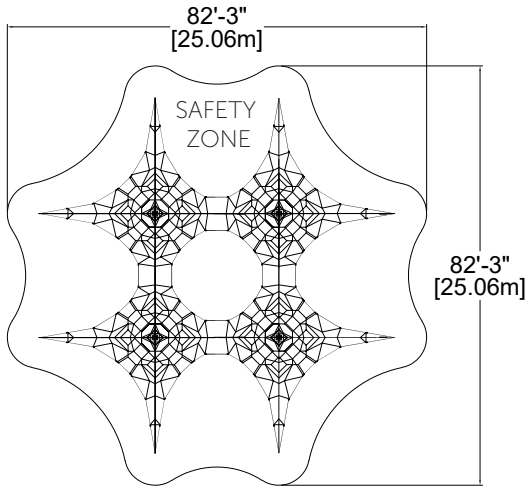

Quadruple Mast Mid Net

EP-CN-QN2000 (ASTM & CSA)

CHARACTERISTICS

Age Group : 5-12 years old
 Height (structure) : 18'-11" (5,76m)
 Fall Height (CSA) : 6'-3" (1,90m)
 Fall Height (ASTM) : 6'-0" (1,83m)
 Capacity : 200
 Safety Zone : 82'-3" x 82'-3" (25,06m x 25,06m)

MATERIALS

Structure : galvanized and powder coated steel;
 Cables : braided UV-resistant nylon over seven (7) galvanized steel cables; 0,8" (20mm) diameter;
 Mechanical Assembly : seamless 2" (51mm) diameter aluminum crimped cross joint castings.

ANCHOR TYPE

Posts : mechanical anchor in concrete bases;
 Net Tips : turnbuckles mounted to plates anchored in concrete bases.

PLAY VALUE

The Quadruple Mast Net provides challenging play either solo or in group. It allows for children to climb and to observe while socializing, as well as developing their strength and balance. It is a place where they gather and develop their motor skills by taking different routes each time.