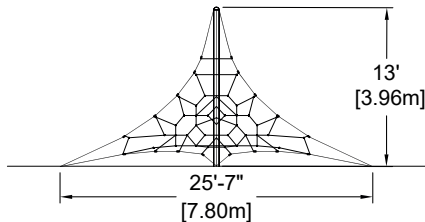

Single Mast Mid Net

EP-CN-SN1300 (ASTM & CSA)

CHARACTERISTICS

Age Group : 5-12 years old
 Height (structure) : 13'-0" (3,96m)
 Fall Height (CSA) : 5'-9" (1,76m)
 Fall Height (ASTM) : 6'-0" (1,83m)
 Capacity : 28
 Safety Zone : 30'-5" x 38'-3" (9,28m x 11,66m)

MATERIALS

Structure : galvanized and powder coated steel;
 Cables : braided UV-resistant nylon over seven (7) galvanized steel cables; 0,8" (20mm) diameter;
 Mechanical Assembly : seamless 2" (51mm) diameter aluminum crimped cross joint castings.

ANCHOR TYPES

Central Post : mechanical anchor in concrete base;
 Net Tips : turnbuckles mounted to plates anchored in concrete bases.

PLAY VALUE

The Single Mast Net provides challenging play either solo or in group. It allows for children to climb and to observe while socializing, as well as developing their strenght and balance. It is a place where they gather and develop their motor skills by taking different routes each time.