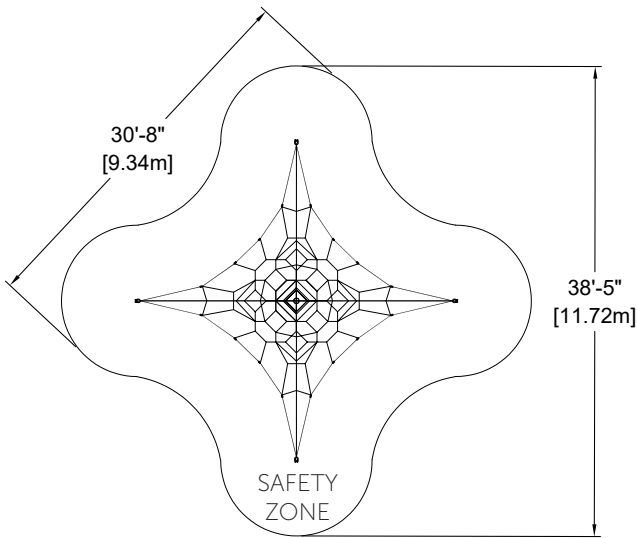

Single Mast Mid Net

EP-CN-SN1300 (ASTM & CSA)

CHARACTERISTICS

Age Group : 5-12 years old
 Height (structure) : 13'-0" (3,96m)
 Fall Height (CSA) : 5'-9" (1,76m)
 Fall Height (ASTM) : 6'-0" (1,83m)
 Capacity : 28
 Safety Zone : 30'-5" x 38'-3" (9,28m x 11,66m)

MATERIALS

Structure : galvanized and powder coated steel;
 Cables : braided UV-resistant nylon over seven (7) galvanized steel cables; 0,8" (20mm) diameter;
 Mechanical Assembly : seamless 2" (51mm) diameter aluminum crimped cross joint castings.

ANCHOR TYPES

Central Post : mechanical anchor in concrete base;
 Net Tips : turnbuckles mounted to plates anchored in concrete bases.

PLAY VALUE

The Single Mast Net provides challenging play either solo or in group. It allows for children to climb and to observe while socializing, as well as developing their strenght and balance. It is a place where they gather and develop their motor skills by taking different routes each time.