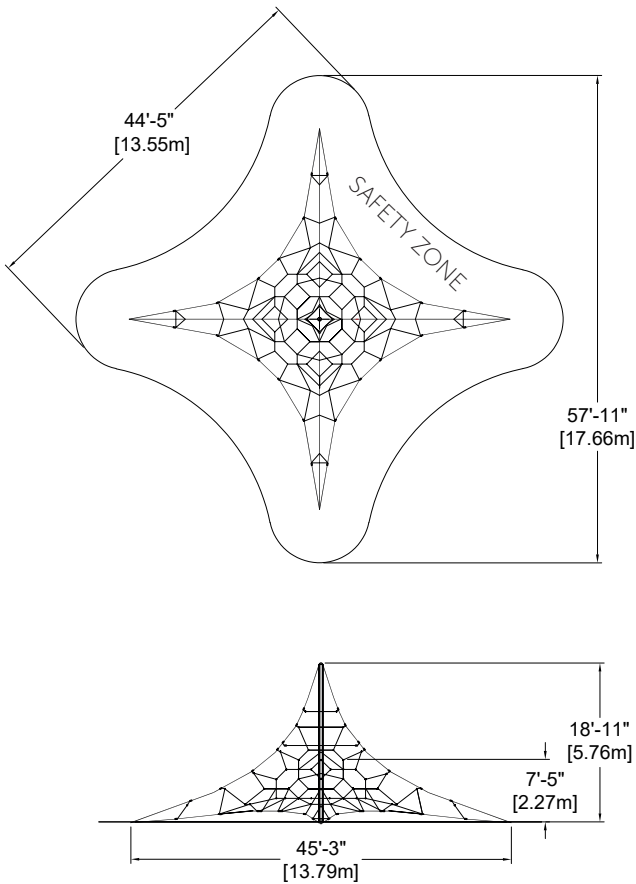

# Single Mast Full Net

EP-CN-SN2000 (ASTM & CSA)

## CHARACTERISTICS

Age Group : 5-12 years old  
 Height (structure) : 18'-11" (5,76m)  
 Fall Height (CSA) : 7'-5" (2,27m)  
 Fall Height (ASTM) : 6'-0" (1,83m)  
 Capacity : 46  
 Safety Zonet : 44'-5" x 57'-11" (13,55m x 17,66m)

## MATERIALS

Structure : galvanized and powder coated steel;  
 Cables : braided UV-resistant nylon over seven (7) galvanized steel cables; 0,8" (20mm) diameter;  
 Mechanical Assembly : seamless 2" (51mm) diameter aluminum crimped cross joint castings.

## ANCHOR TYPES

Central Post : mechanical anchor in concrete base;  
 Net Tips : turnbuckles mounted to plates anchored in concrete bases.