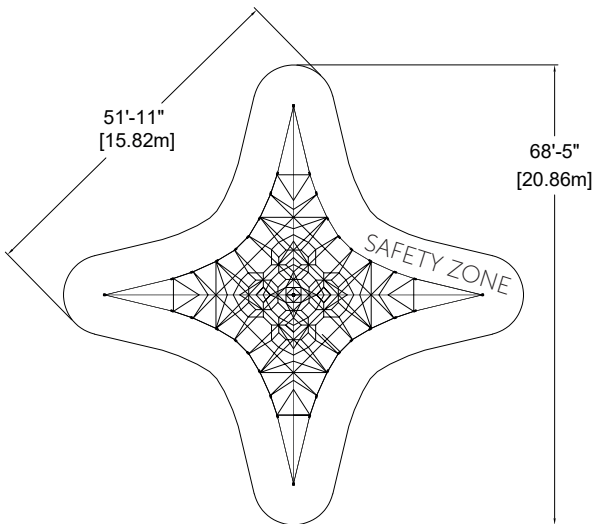

Single Mast High Net

EP-CN-SN2400 (ASTM & CSA)

CHARACTERISTICS

Age Group : 5-12 years old
 Height (structure) : 24'-10" (7,56m)
 Fall Height (CSA) : 4'-5" (1,35m)
 Fall Height (ASTM) : 6'-0" (1,83m)
 Capacity : 93
 Safety Zone : 51'-11" x 68'-5" (15,82m x 20,86m)

MATERIALS

Structure : galvanized and powder coated steel;
 Cables : braided UV-resistant nylon over seven (7) galvanized steel cables; 0,8" (20mm) diameter;
 Mechanical Assembly : seamless 2" (51mm) diameter aluminum crimped cross joint castings.

ANCHOR TYPES

Central Post : mechanical anchor in concrete base;
 Net Tips : turnbuckles mounted to plates anchored in concrete bases.

PLAY VALUE

The Single Mast Net provides challenging play either solo or in group. It allows for children to climb and to observe while socializing, as well as developing their strength and balance. It is a place where they gather and develop their motor skills by taking different routes each time.