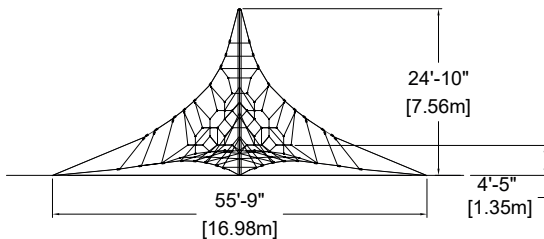

Single Mast High Net

EP-CN-SN2400 (ASTM & CSA)

CHARACTERISTICS

Age Group : 5-12 years old
 Height (structure) : 24'-10" (7,56m)
 Fall Height (CSA) : 4'-5" (1,35m)
 Fall Height (ASTM) : 6'-0" (1,83m)
 Capacity : 93
 Safety Zone : 51'-11" x 68'-5" (15,82m x 20,86m)

MATERIALS

Structure : galvanized and powder coated steel;
 Cables : braided UV-resistant nylon over seven (7) galvanized steel cables; 0,8" (20mm) diameter;
 Mechanical Assembly : seamless 2" (51mm) diameter aluminum crimped cross joint castings.