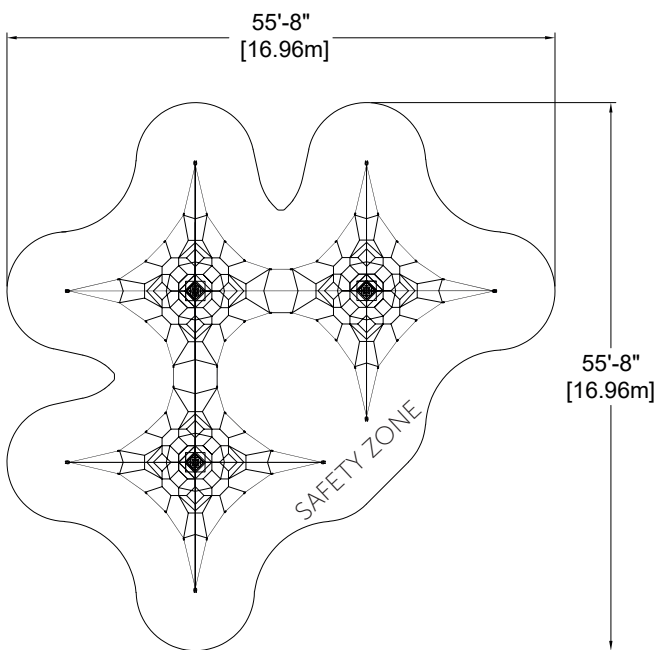

# Triple Mast Mini Net

EP-CN-TN1300 (ASTM & CSA)

## CHARACTERISTICS

Age Group : 5-12 years old  
 Height (structure) : 13'-0" (3,96m)  
 Fall Height : 4'-1" (1,24m)  
 Capacity : 92  
 Safety Zone : 55'-8" x 55'-8" (16,96m x 16,96m)

## MATERIALS

Structure : galvanized and powder coated steel;  
 Cables : braided UV-resistant nylon over seven (7) galvanized steel cables; 0,8" (20mm) diameter;  
 Mechanical Assembly : seamless 2" (51mm) diameter aluminum crimped cross joint castings.

## ANCHOR TYPES

Central Post : mechanical anchor in concrete base;  
 Net Tips : turnbuckles mounted to plates anchored in concrete bases.