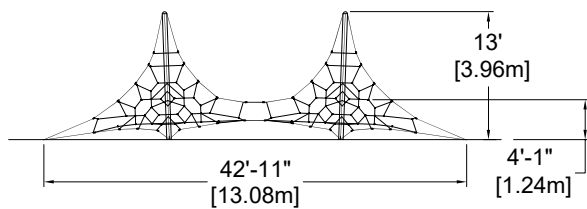

## CHARACTERISTICS

Age Group : 5-12 years old  
 Height (structure) : 13'-0" (3,96m)  
 Fall Height : 4'-1" (1,24m)  
 Capacity : 92  
 Safety Zone : 55'-8" x 55'-8" (16,96m x 16,96m)

## MATERIALS

Structure : galvanized and powder coated steel;  
 Cables : braided UV-resistant nylon over seven (7) galvanized steel cables; 0,8" (20mm) diameter;  
 Mechanical Assembly : seamless 2" (51mm) diameter aluminum crimped cross joint castings.