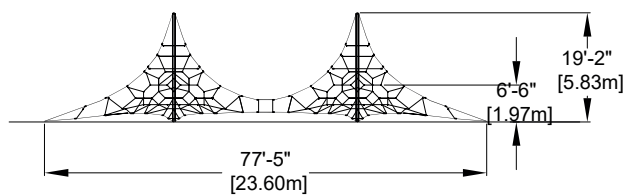

Triple Mast Mid Net

EP-CN-TN2000 (CSA &ASTM)

CHARACTERISTICS

Age Group : 5-12 years old
 Height (structure) : 18'-11" (5,76m)
 Fall Height (CSA) : 6'-3" (1,90m)
 Fall Height (ASTM) : 6'-0" (1,83m)
 Capacity : 146
 Safety Zone US (ASTM) and Canada (CSA) : 84'-6" x 84'-6" (25,76m x 25,76m)

MATERIALS

Structure : galvanized and powder coated steel;
 Cables : braided UV-resistant nylon over seven (7) galvanized steel cables; 0,8" (20mm) diameter;
 Mechanical Assembly : seamless 2" (51mm) diameter aluminum crimped cross joint castings.

ANCHOR TYPES

Central Post : mechanical anchor in concrete base;
 Net Tips : turnbuckles mounted to plates anchored in concrete bases.

PLAY VALUE

The Triple Mast Net provides challenging play either solo or in group. It allows for children to climb and to observe while socializing, as well as developing their strenght and balance. It is a place where they gather and develop their motor skills by tacking different routes each time.