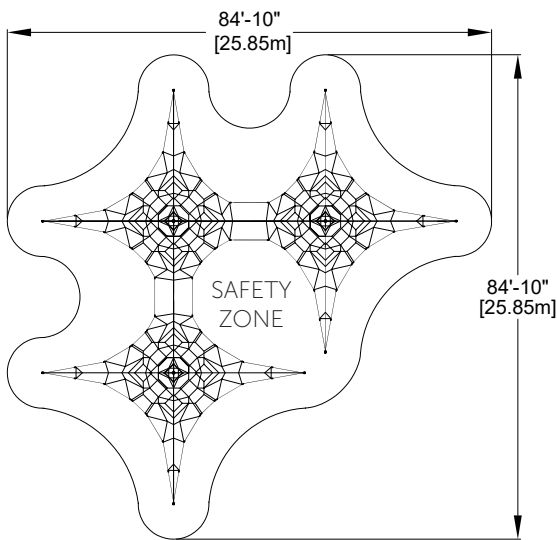

Triple Mast Mid Net

EP-CN-TN2000 (CSA &ASTM)

CHARACTERISTICS

Age Group : 5-12 years old
 Height (structure) : 18'-11" (5,76m)
 Fall Height (CSA) : 6'-3" (1,90m)
 Fall Height (ASTM) : 6'-0" (1,83m)
 Capacity : 146
 Safety Zone US (ASTM) and Canada (CSA) : 84'-6" x 84'-6" (25,76m x 25,76m)

MATERIALS

Structure : galvanized and powder coated steel;
 Cables : braided UV-resistant nylon over seven (7) galvanized steel cables; 0,8" (20mm) diameter;
 Mechanical Assembly : seamless 2" (51mm) diameter aluminum crimped cross joint castings.

ANCHOR TYPES

Central Post : mechanical anchor in concrete base;
 Net Tips : turnbuckles mounted to plates anchored in concrete bases.

PLAY VALUE

The Triple Mast Net provides challenging play either solo or in group. It allows for children to climb and to observe while socializing, as well as developing their strenght and balance. It is a place where they gather and develop their motor skills by tacking different routes each time.