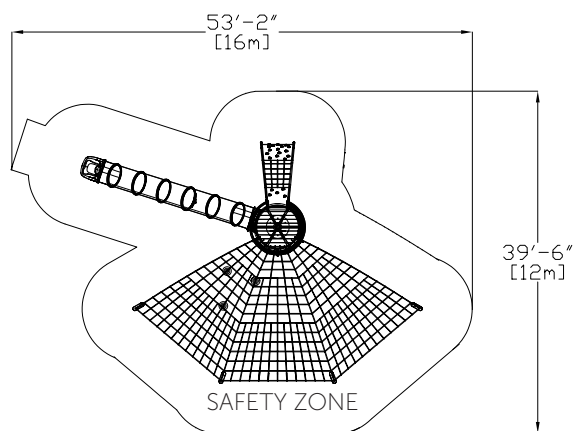

Big Lookout - Tube slide

EP-CT-EPLOK4000 (ASTM)

CHARACTERISTICS

Age group: 5-12 years old
 Height (structure): 24'-3" (7m)
 Fall height: 9'-3" (3m)
 Capacity: 60
 Safety zone: 53'-2" x 39'-6" (16m x 12)

MATERIALS

Structure: Powder coated aluminium and Zingued Steel;
 Cables: Braided UV-resistant nylon over seven (7) galvanized steel cables; 0,8" (20mm) diameter;
 Mechanical Assembly: Landing and Crow's nest
 Net Accessories: HDPE plastic.
 Tube Slide: stainless steel or HDPE plastic

ANCHORS TYPE

J-Bolt in concrete bases for the central post and mechanical anchors in concrete.

PLAY VALUE

The Big Lookout provides an opportunity to enhance freedom of movement, stability and balance while climbing to the top. This play equipment will improve global motricity and coordination skills. It will allow bouncing while climbing, creating high sensory stimulation for the children.