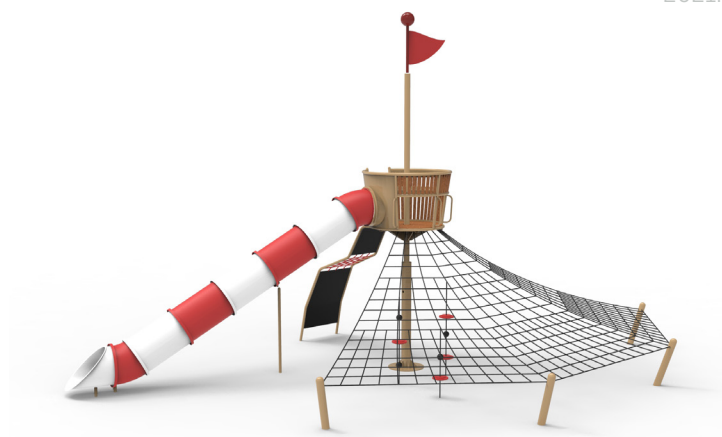

Big Lookout - Tube slide

EP-CT-EPLOK4000 (ASTM)

CHARACTERISTICS

Age group: 5-12 years old
 Height (structure): 24'-3" (7m)
 Fall height: 9'-3" (3m)
 Capacity: 60
 Safety zone: 53'-2" x 39'-6" (16m x 12)

MATERIALS

Structure: Powder coated aluminium and Zingued Steel;
 Cables: Braided UV-resistant nylon over seven (7) galvanized steel cables; 0,8" (20mm) diameter;
 Mechanical Assembly: Landing and Crow's nest
 Net Accessories: HDPE plastic.
 Tube Slide: stainless steel or HDPE plastic

ANCHORS TYPE

J-Bolt in concrete bases for the central post and mechanical anchors in concrete.

PLAY VALUE

The Big Lookout provides an opportunity to enhance freedom of movement, stability and balance while climbing to the top. This play equipment will improve global motricity and coordination skills. It will allow bouncing while climbing, creating high sensory stimulation for the children.