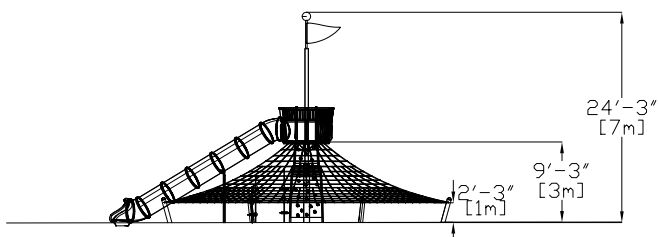

Big Lookout - Tube slide

EP-CT-EPLOK4000 (ASTM)

CHARACTERISTICS

Age group: 5-12 years old
 Height (structure): 24'-3" (7m)
 Fall height: 9'-3" (3m)
 Capacity: 60
 Safety zone: 53'-2" x 39'-6" (16m x 12)

MATERIALS

Structure: Powder coated aluminium and Zingued Steel;
 Cables: Braided UV-resistant nylon over seven (7) galvanized steel cables; 0,8" (20mm) diameter;
 Mechanical Assembly: Landing and Crow's nest
 Net Accessories: HDPE plastic.
 Tube Slide: stainless steel or HDPE plastic

ANCHORS TYPE

J-Bolt in concrete bases for the central post and mechanical anchors in concrete.

PLAY VALUE

The Big Lookout provides an opportunity to enhance freedom of movement, stability and balance while climbing to the top. This play equipment will improve global motricity and coordination skills. It will allow bouncing while climbing, creating high sensory stimulation for the children.