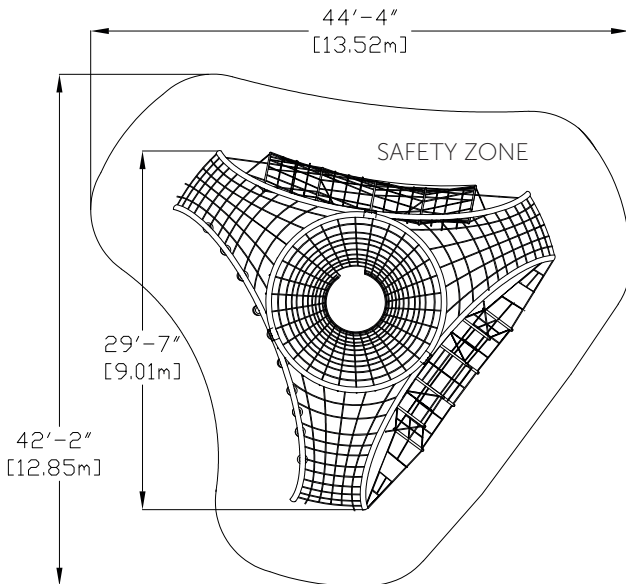

# Mini Seastar

EP-CT-EPST1000 (ASTM & CSA)

## CHARACTERISTICS

Age Group : 5-12 years old  
 Height (structure) : 10'-4" (3.22m)  
 Fall Height : 10'-4" (3.22m)  
 Capacity : 80  
 Safety Zone : 42'-2" x 44'-4" (12.8m x 13.5m)

## MATERIALS

Structure : galvanized and powder coated steel;  
 Cables : braided UV-resistant nylon over seven (7) galvanized steel cables; 0,8" (20mm) diameter;  
 Net Accessories : HDPE plastic;  
 Mechanical Assembly : seamless 2" (51mm) diameter aluminum crimped cross joint castings.