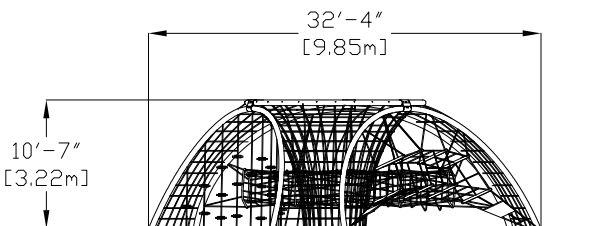

## CHARACTERISTICS

Age Group : 5-12 years old  
 Height (structure) : 10'-4" (3.22m)  
 Fall Height : 10'-4" (3.22m)  
 Capacity : 80  
 Safety Zone : 42'-2" x 44'-4" (12.8m x 13.5m)

## MATERIALS

Structure : galvanized and powder coated steel;  
 Cables : braided UV-resistant nylon over seven (7) galvanized steel cables; 0,8" (20mm) diameter;  
 Net Accessories : HDPE plastic;  
 Mechanical Assembly : seamless 2" (51mm) diameter aluminum crimped cross joint castings.