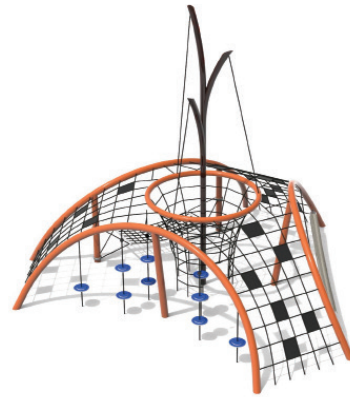

## CHARACTERISTICS

Age Group : 5-12 years old  
 Height (structure) : 10'-4" (3.22m)  
 Fall Height : 10'-4" (3.22m)  
 Capacity : 80  
 Safety Zone : 42'-2" x 44'-4" (12.8m x 13.5m)

## MATERIALS

Structure : galvanized and powder coated steel;  
 Cables : braided UV-resistant nylon over seven (7) galvanized steel cables; 0,8" (20mm) diameter;  
 Net Accessories : HDPE plastic;  
 Mechanical Assembly : seamless 2" (51mm) diameter aluminum crimped cross joint castings.

## ANCHORS TYPE

Posts : mechanical anchors in concrete base;  
 Net Tips : turnbuckles mounted to plates anchored in concrete bases.

## PLAY VALUE

The Mini Seastar provides challenging play either solo or in group. It allows for children to climb and to observe while socializing, as well as developing their strength and balance. It is a place where they gather and develop their motor skills by taking different routes each time.