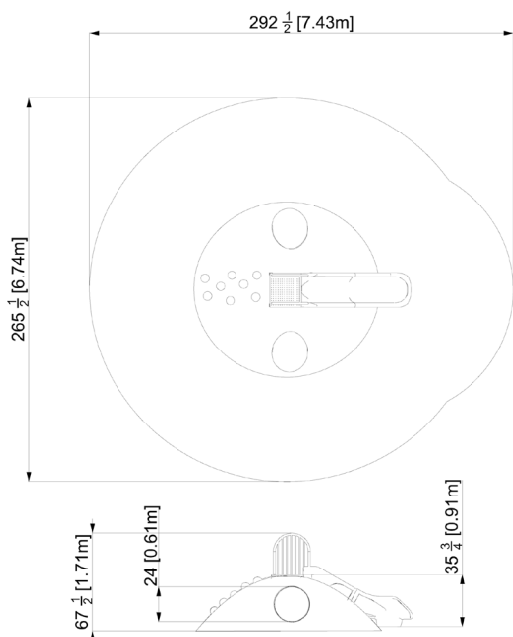

Buttes pour tous-petits

EP-TOD-HIL1000

CARACTÉRISTIQUES

Capacité: 8

Zone de protection: 7.4m x 6.7m [265" x 292"]

Hauteur de chute 0.9m [36"]

MATÉRIEL

La butte est en styromousse structurale, la structure portant la glissoire et les garde-corps sont en acier zingué peint. La glissoire est en HDPE ainsi que les prises d'escalade.

TYPE D'ANCRAGE

Autoportante

VALEUR DE JEU

Les enfants travaillent la motricité globale en rampant dans le tunnel, en coordonnant leurs mouvements pour atteindre le haut de la butte. La glisse favorise le système proprioceptif.

COULEURS DISPONIBLES - STRUCTURE

COULEURS DISPONIBLES - PLASTIQUE