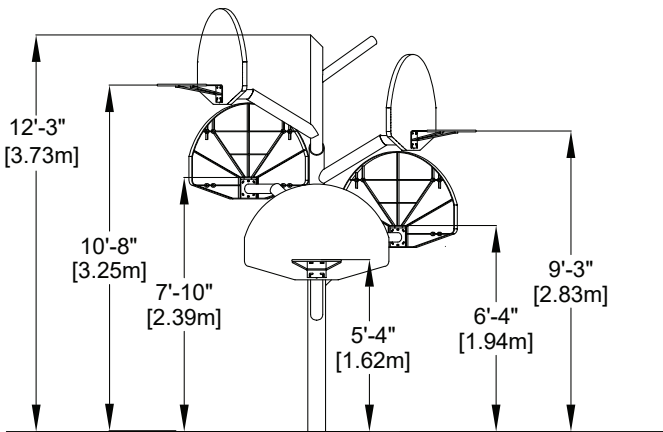

PLAY VALUE

The basketball tree makes it possible for more kids to play at the same time. The five different height basketball hoops make the game easier for the little ones. The lower basket allows kids in wheelchair to participate.