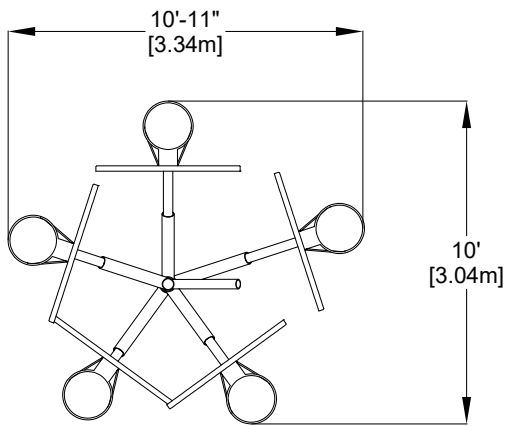

## CHARACTERISTICS

- Age group : 5 years old and over
- Structure height : 12'-3" (3.73 m)
- Height basket 1 : 5'-4" (1.62 m)
- Height basket 2 : 6'-4" (1.94 m)
- Height basket 3 : 7'-10" (2.39 m)
- Height basket 4 : 9'-3" (2.83 m)
- Height basket 5 : 10'-8" (3.25 m)

## ANCHORS TYPE

Concrete base