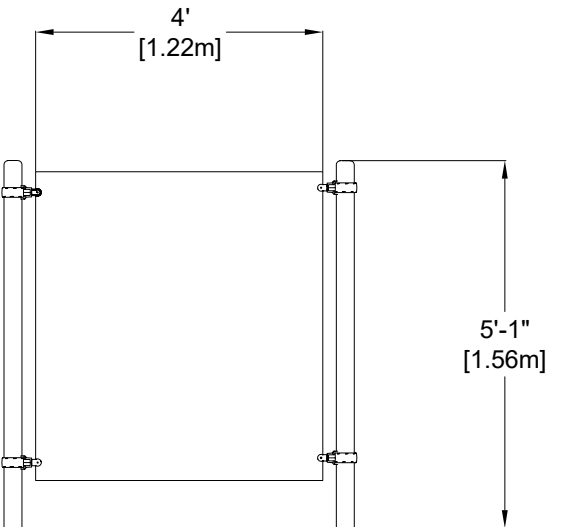

Single Drawing Board

EP-SKS-DB01

CHARACTERISTICS

Board 48" x 48" [1.22m x 1.22 m] made of plastic, can be used on both sides.

MATERIALS

Galvanized powder coated steel posts
0.75" [19mm] thick HDPE plastic board

ANCHORS TYPE

Concrete base

PLAY VALUE

Can bonify an outdoor class, favorize creative games and lead towards calmer activities during recreations and playtime.

AVAILABLE COLORS - STRUCTURE