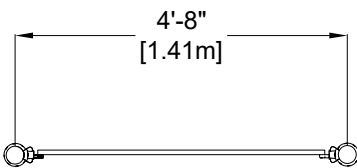

Single Drawing Board

EP-SKS-DB01

CHARACTERISTICS

Board 48" x 48" [1.22m x 1.22 m] made of plastic, can be used on both sides.

MATERIALS

Galvanized powder coated steel posts
0.75" [19mm] thick HDPE plastic board

ANCHORS TYPE

Concrete base

PLAY VALUE

Can bonify an outdoor class, favorize creative games and lead towards calmer activities during recreations and playtime.

AVAILABLE COLORS - STRUCTURE