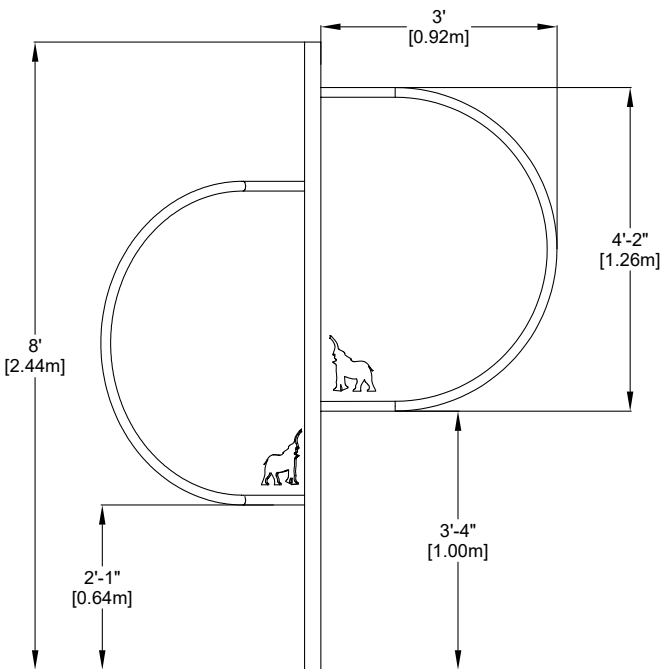

# Double Drawing Board with one anchor point

EP-SKS-DB12

## CHARACTERISTICS

Two arc shape boards made of plastic;  
 Boards are double sided

## MATERIALS

Galvanized powder coated steel posts;  
 0.75" [19mm] thick HDPE plastic board

## ANCHORS TYPE

Concrete base