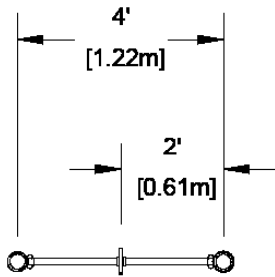

Single Pear ball one bay

EP-SKS-P1-1

CHARACTERISTICS

Age group : 5-12 years old
Distance between posts : 4' (1.22m)
Horizontal bars : variable, maximum 60" (1.52m) high

MATERIALS

3.5" side posts and 1 1/2" horizontal bar powder coated zingued steel.

ANCHORS TYPE

Concrete base

PLAY VALUE

No absorbing surface needed for this game. Pear ball helps enforcing motricity and upper body strenght as well as developing coordination. Pear ball is played in group on numerous rythms and songs.

AVAILABLE COLORS - STRUCTURE