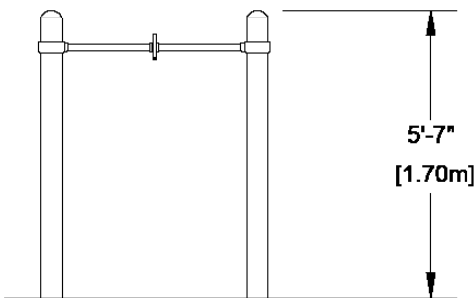

Single Pear ball one bay

EP-SKS-P1-1

CHARACTERISTICS

Age group : 5-12 years old
Distance between posts : 4' (1.22m)
Horizontal bars : variable, maximum 60" (1.52m) high

MATERIALS

3.5" side posts and 1 1/2" horizontal bar powder coated zingued steel.

ANCHORS TYPE

Concrete base

PLAY VALUE

No absorbing surface needed for this game. Pear ball helps enforcing motricity and upper body strenght as well as developing coordination. Pear ball is played in group on numerous rythms and songs.

AVAILABLE COLORS - STRUCTURE