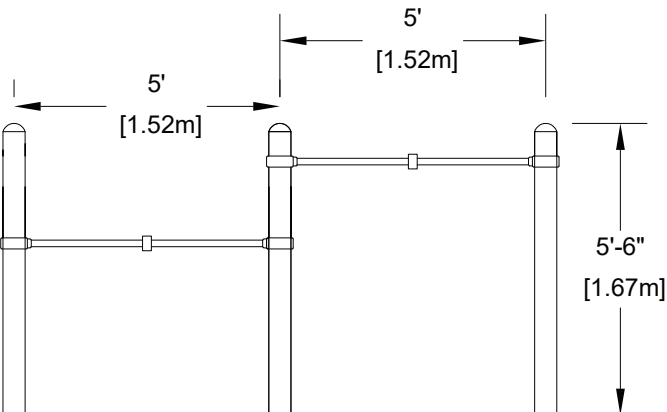

PLAY VALUE

No absorbing surface needed for this game. Pear ball helps enforcing motricity and upper body strenght as well as developing coordination. Pear ball is played in group on numerous rythms and songs.