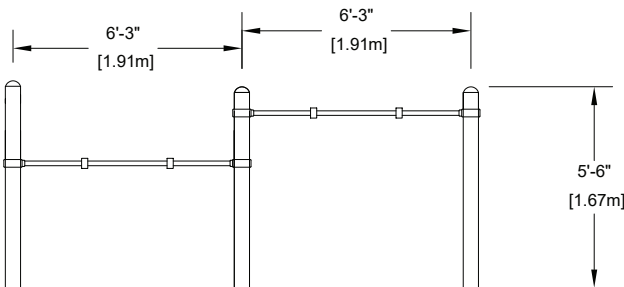

PLAY VALUE

No absorbing surface needed for this game. Pear ball helps enforcing motricity and upper body strenght as well as developing coordination. Pear ball is played in group on numerous rythms and songs.