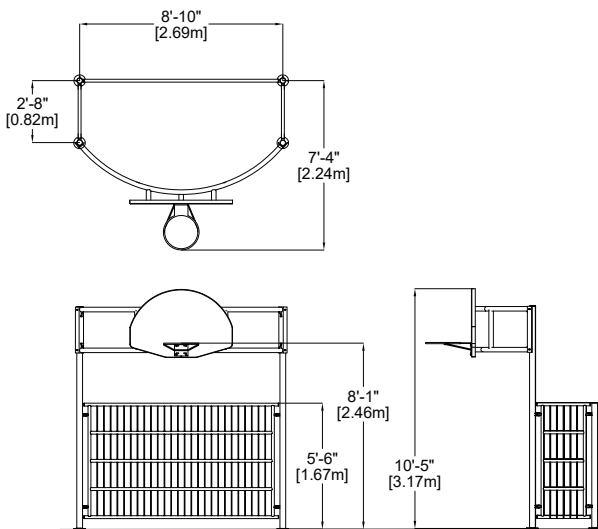

## CHARACTERISTICS

Soccer goal 8'-10" wide by 5'-6" high (2.69m x 1.67 m) with basketball hoop installed at 8' (2.46 m) up above. This equipment diversifies the game possibilities.

Soccer goal and basket are offered in various configurations to accommodate yards of any size