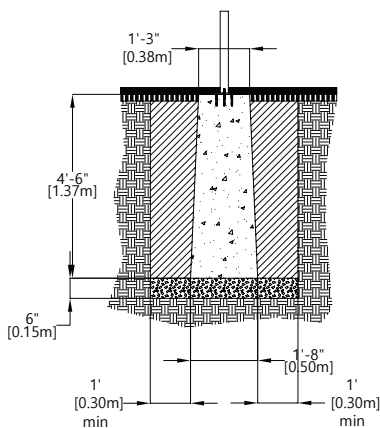

## CHARACTERISTICS

Soccer goal 8'-10" wide by 5'-6" high (2.69m x 1.67 m) with basketball hoop installed at 8' (2.46 m) up above. This equipment diversifies the game possibilities.

Soccer goal and basket are offered in various configurations to accommodate yards of any size