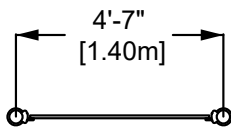

Target

EP-SKS-TAR01

CHARACTERISTICS

Rounded corners target panel 4' by 4' (1.2m x 1.2m) with holes to aim at with balls or snow balls and score lines.

MATERIALS

Posts: powder coated zinged stainless steel
Panel: Two-color HDPE laminates 0.75" (19mm) thick.
 47 1/2" X 47 1/2" (1.2m x 1.2m)

ANCHORS TYPE

Poured concrete, 12" (0.3m) diameter sonotubes.
 The base should be at least 36" or deeper depending on the frost line in your area.

PLAY VALUE

A precision game that can be played in group or teams with balls or snow balls.