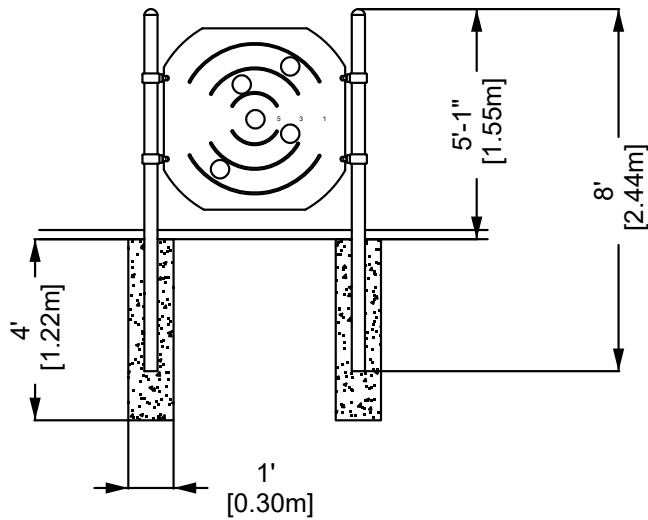

Target

EP-SKS-TAR01

CHARACTERISTICS

Rounded corners target panel 4' by 4' (1.2m x 1.2m) with holes to aim at with balls or snow balls and score lines.

MATERIALS

Posts: powder coated zinged stainless steel
Panel: Two-color HDPE laminates 0.75" (19mm) thick.
 47 1/2" X 47 1/2" (1.2m x 1.2m)

ANCHORS TYPE

Poured concrete, 12" (0.3m) diameter sonotubes.
 The base should be at least 36" or deeper depending on the frost line in your area.

PLAY VALUE

A precision game that can be played in group or teams with balls or snow balls.