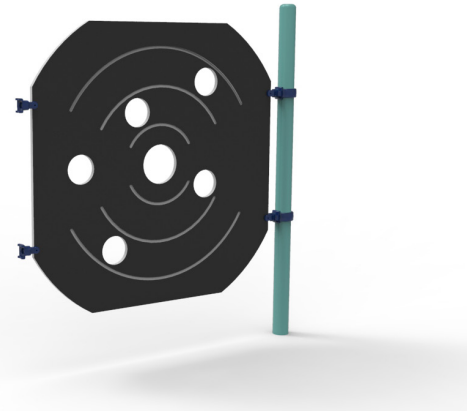

Target Add a Bay

EP-SKS-TARADD

CHARACTERISTICS

Rounded corners target panel 4' by 4' (1.2m x 1.2m) with holes to aim at with balls or snow balls and score lines. This module must be combined with the Target (SKS-TAR01).

MATERIALS

Posts: powder coated zinged stainless steel
 Panel: Two-color HDPE laminates 0.75" (19mm) thick.
 47 1/2" X 47 1/2" (1.2m x 1.2m)

ANCHORS TYPE

Poured concrete, 12 "(0.3m) diameter sonotubes. The base should be at least 36" or deeper depending on the frost line in your area.

PLAY VALUE

A precision game that can be played in group or teams with balls or snow balls.

AVAILABLE COLORS - PANNEL

Black/White/Black

AVAILABLE COLORS - POSTS