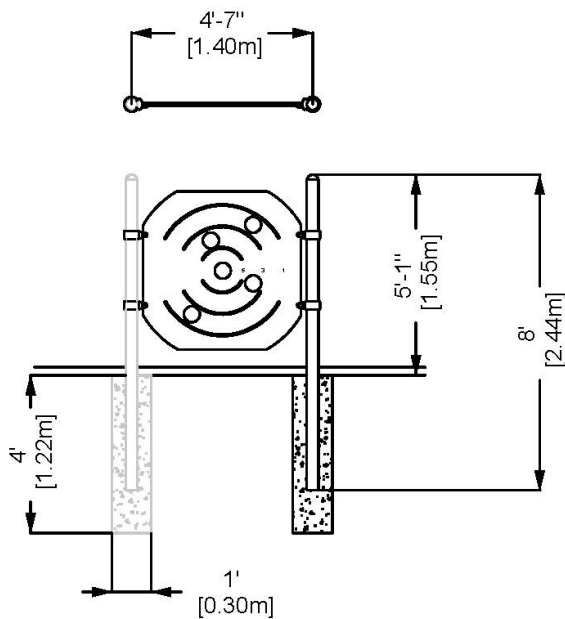

Target Add a Bay

EP-SKS-TARADD

CHARACTERISTICS

Rounded corners target panel 4' by 4' (1.2m x 1.2m) with holes to aim at with balls or snow balls and score lines. This module must be combined with the Target (SKS-TAR01).

MATERIALS

Posts: powder coated zinged stainless steel
 Panel: Two-color HDPE laminates 0.75" (19mm) thick.
 47 1/2" X 47 1/2" (1.2m x 1.2m)

ANCHORS TYPE

Poured concrete, 12 "(0.3m) diameter sonotubes. The base should be at least 36" or deeper depending on the frost line in your area.